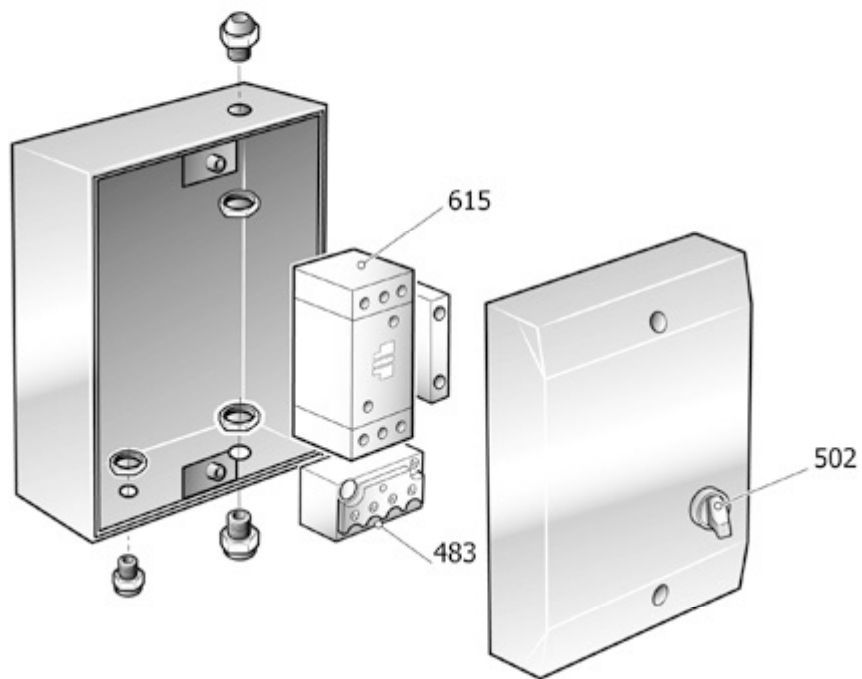

Pos	Component	MU	Multiplier
35	\$37304020	VITE VOLANO	PZ 4,0
56	N012089	SUPPORTO ANTIVIBRANTE	PZ 2,0
105	9048076	VALVOLA RITEGNO	PZ 1,0
107	\$15300320	RUBINETTO SCARICO CONDENSA	PZ 2,0
109	4100612	MANOMETRO	PZ 1,0
110	9049307	VALVOLA DI SICUREZZA	PZ 1,0
112	9053372	NIPPLO/GOMITO	PZ 1,0
125	9076909	PULEGGIA	PZ 1,0
126	9075878	CINGHIA	PZ 1,0
127	9270046	TUBO HYTREL 4X6 NERO	MT 0,3
131	4100688	PRESSOSTATO COMPLETO	PZ 1,0
135	848S00A	MOTORE	PZ 1,0
136	9062912	TELESALVAMOTORE	PZ 1,0
141	9038715	CONVOGLIATORE	PZ 1,0
142	9038714	PARACINGHIA	PZ 1,0
145	\$14304160	TUBO MANDATA	PZ 1,0
200	SL0000A	GRUPPO POMPANTE	PZ 1,0
300	9420592	KIT RUOTE/PIEDI	PZ 1,0
469	N011455	LAMIERA MOTORE	PZ 1,0
472	87AA019NCH	FILTRO SEPARATORE	PZ 1,0
478	9050792	RACC.ADT.90°MF 1"X1" ZNT G	PZ 1,0
484	4101206	RACCORDO T R3/8	PZ 1,0

Pos	Component		MU	Multiplier
483	E0M0208014	RELE' TERMICO	PZ	1,0
502	EOP270KIT669	INTERRUTTORE/SELETTORE	PZ	1,0
615	E0M010322	CONT.12A 380VNO AC3 LC1E1210Q7	PZ	1,0

ASLKT

Pos	Component	MU	Multiplier
1	\$33102030 CARTER	PZ	1,0
2	\$31602020SGL CILINDRO	PZ	1,0
3	SL61400 TESTA	PZ	1,0
4	SL61200 ALBERO	PZ	1,0
26	\$30402740 COPERCHIO ANTERIORE	PZ	1,0
27	\$30402800 SUPPORTO POSTERIORE CARTER	PZ	1,0
29	\$31002680 VOLANO	PZ	1,0
30	\$30302140 CUSCINETTO 6206 C3	PZ	2,0
32	\$36531150 SPIA LIVELLO OLIO	PZ	1,0
34	\$30302150 ANELLO DI TENUTA	PZ	1,0
35	\$37403780 VITE VOLANO	PZ	1,0
36	\$37502450 RONDELLA VOLANO	PZ	1,0
408	9434N01 MPK ELEM.FILTR.EXA K17-K50	PZ	1,0
417	\$36531140 TAPPO SCARICO OLIO	PZ	1,0
418	\$12505950 KIT TAPPO SFIATO	PZ	1,0
900	9434A14 MPK PIASTRA VALVOLE K30	PZ	1,0
901	9434B18 MPK PISTONE-BIELLA K30	PZ	1,0
908	9434E07 MPK COLLETTORE K30	PZ	1,0
909	9434F15 MPK GUARNIZIONI K30	PZ	1,0
911	9434M01 KIT FILTRO ARIA	PZ	1,0
912	9434C17 MPK SEGMENTI K30	PZ	1,0
921	9434D03 MPK COLL.INTERMEDIO K30-60	PZ	1,0
922	9434H07 MPK MANUT.PV K30-K60	PZ	1,0