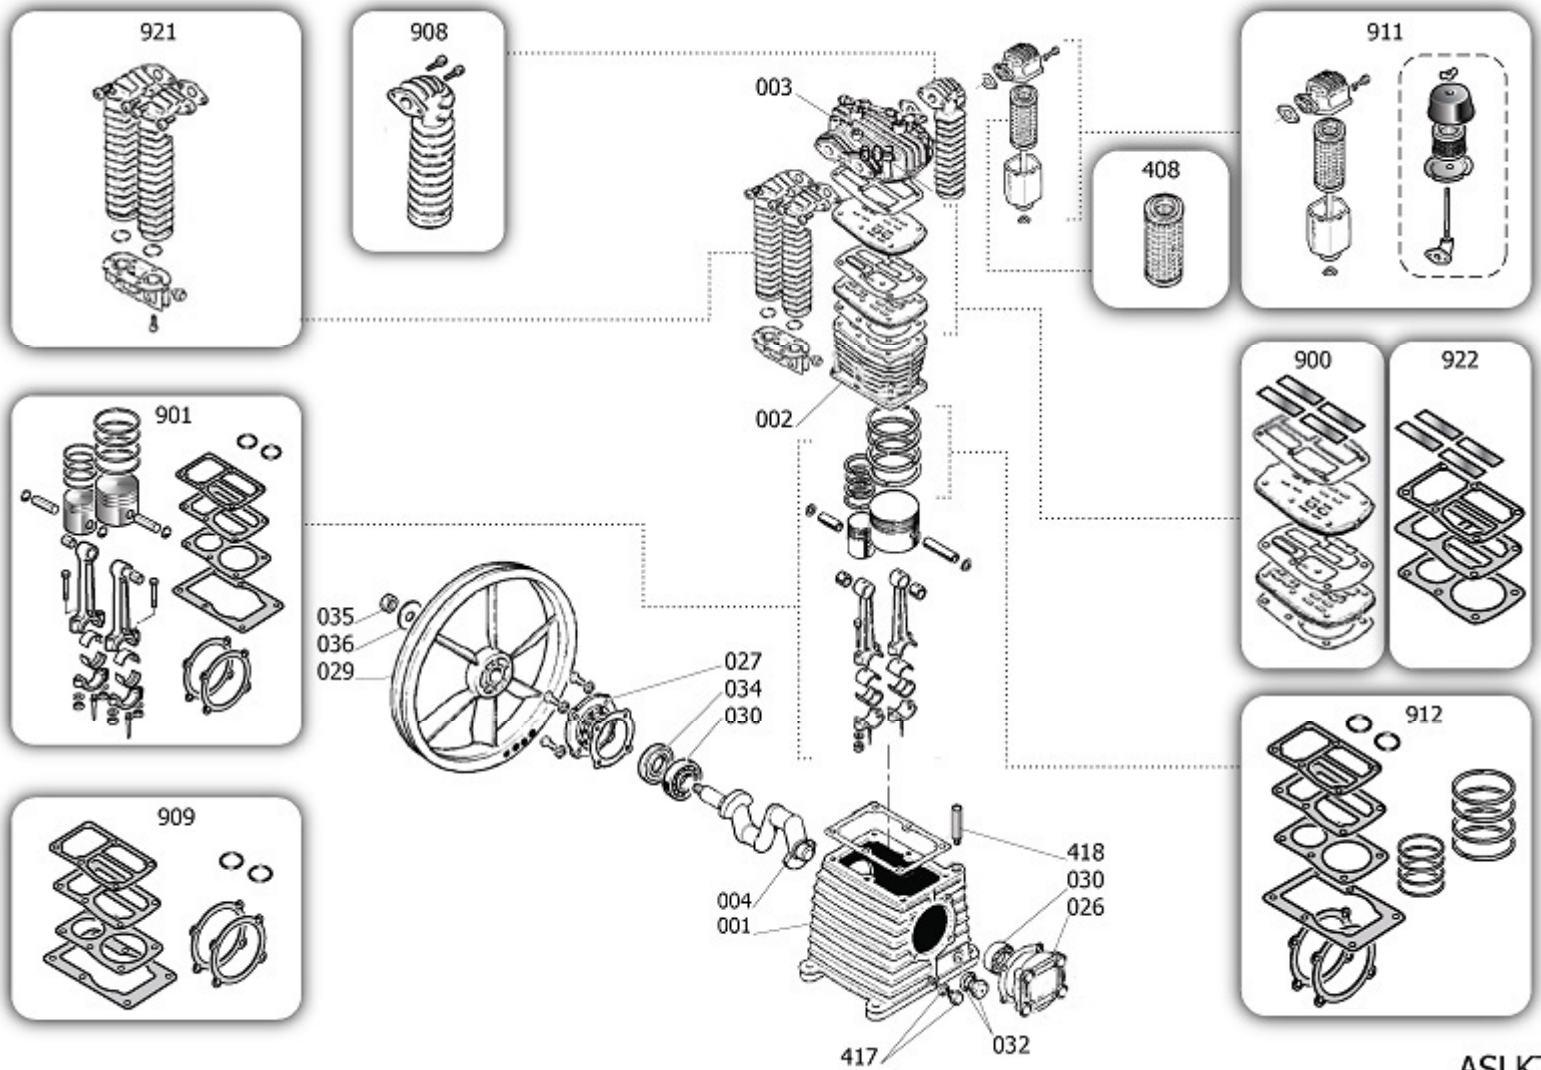

Pos	Component	MU	Multiplier
35	\$37304020	VITE VOLANO	PZ 4,0
56	N012089	SUPPORTO ANTIVIBRANTE	PZ 2,0
105	9048076	VALVOLA RITEGNO	PZ 1,0
107	\$15300320	RUBINETTO SCARICO CONDENSA	PZ 2,0
109	4100612	MANOMETRO	PZ 1,0
110	9049307	VALVOLA DI SICUREZZA	PZ 1,0
112	9053372	NIPPLO/GOMITO	PZ 1,0
125	9076909	PULEGGIA	PZ 1,0
126	9075878	CINGHIA	PZ 1,0
127	9270046	TUBO HYTREL 4X6 NERO	MT 0,3
131	4100688	PRESSOSTATO COMPLETO	PZ 1,0
135	848S00A	MOTORE	PZ 1,0
136	9062912	TELESALVAMOTORE	PZ 1,0
141	9038715	CONVOGLIATORE	PZ 1,0
142	9038714	PARACINGHIA	PZ 1,0
145	\$14304160	TUBO MANDATA	PZ 1,0
200	SL0000A	GRUPPO POMPANTE	PZ 1,0
300	9420592	KIT RUOTE/PIEDI	PZ 1,0
469	N011455	LAMIERA MOTORE	PZ 1,0
472	87AA019NCH	FILTRO SEPARATORE	PZ 1,0
478	9050792	RACC.ADT.90°MF 1"X1" ZNT G	PZ 1,0
484	4101206	RACCORDO T R3/8	PZ 1,0

Pos	Component		MU	Multiplier
483	E0M0208014	RELE' TERMICO	PZ	1,0
502	EOP270KIT669	INTERRUTTORE/SELETTORE	PZ	1,0
615	E0M010322	CONT.12A 380VNO AC3 LC1E1210Q7	PZ	1,0

ASLKT

Pos	Component	MU	Multiplier
1	\$33102030 CARTER	PZ	1,0
2	\$31602020SGL CILINDRO	PZ	1,0
3	SL61400 TESTA	PZ	1,0
4	SL61200 ALBERO	PZ	1,0
26	\$30402740 COPERCHIO ANTERIORE	PZ	1,0
27	\$30402800 SUPPORTO POSTERIORE CARTER	PZ	1,0
29	\$31002680 VOLANO	PZ	1,0
30	\$30302140 CUSCINETTO 6206 C3	PZ	2,0
32	\$36531150 SPIA LIVELLO OLIO	PZ	1,0
34	\$30302150 ANELLO DI TENUTA	PZ	1,0
35	\$37403780 VITE VOLANO	PZ	1,0
36	\$37502450 RONDELLA VOLANO	PZ	1,0
408	9434N01 MPK ELEM.FILTR.EXA K17-K50	PZ	1,0
417	\$36531140 TAPPO SCARICO OLIO	PZ	1,0
418	\$12505950 KIT TAPPO SFIATO	PZ	1,0
900	9434A14 MPK PIASTRA VALVOLE K30	PZ	1,0
901	9434B18 MPK PISTONE-BIELLA K30	PZ	1,0
908	9434E07 MPK COLLETTORE K30	PZ	1,0
909	9434F15 MPK GUARNIZIONI K30	PZ	1,0
911	9434M01 KIT FILTRO ARIA	PZ	1,0
912	9434C17 MPK SEGMENTI K30	PZ	1,0
921	9434D03 MPK COLL.INTERMEDIO K30-60	PZ	1,0
922	9434H07 MPK MANUT.PV K30-K60	PZ	1,0